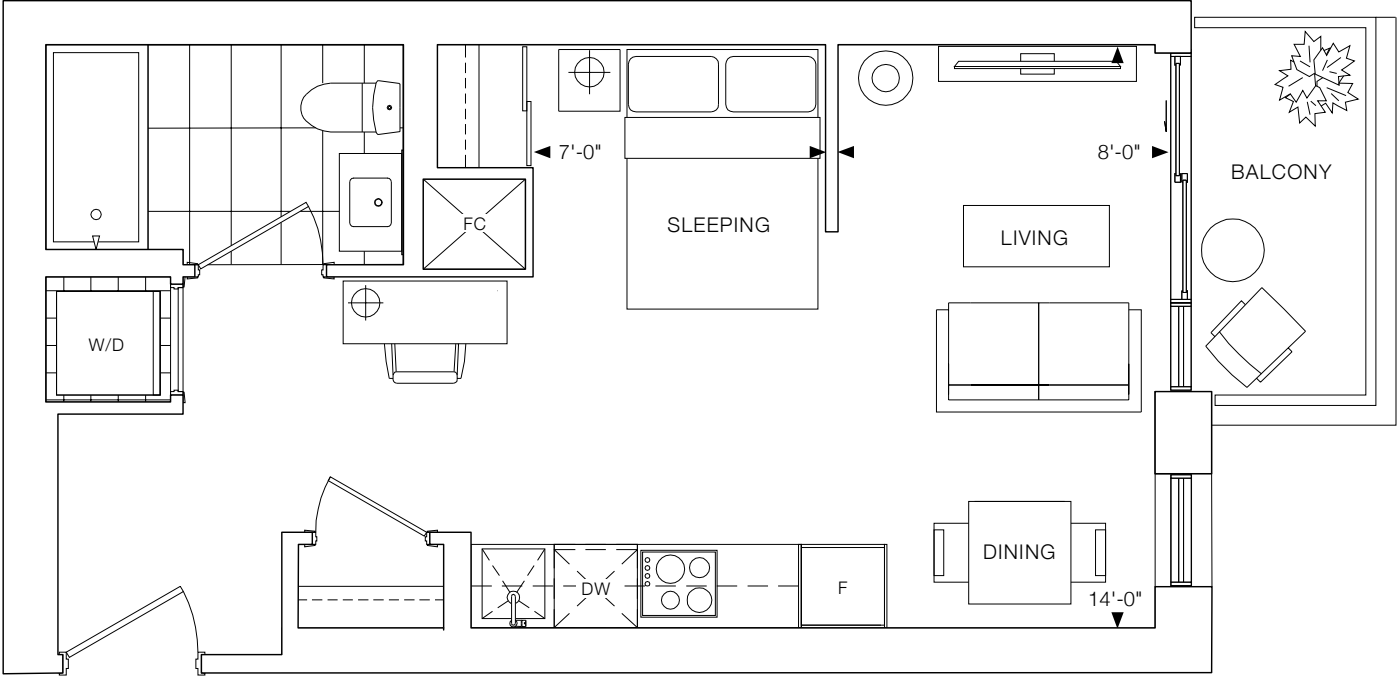

# THE CORNER ON BROADWAY

Unit	<b>J-4</b>
Room(s)	Junior 1 Bedroom
Interior	458 Sq.Ft.
Exterior	44 Sq.Ft.
<b>Total</b>	<b>502 Sq.Ft.</b>

Level 17

Level 18-37

Specifications subject to change without notice. Furniture layout is for reference only. Suites are rented unfurnished. E&O.E.