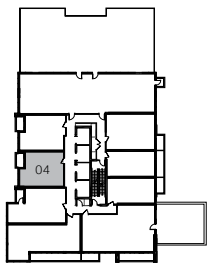

# THE CORNER ON BROADWAY

Unit	<b>1+D-A</b>
Room(s)	1 Bedroom + Den
Interior	515 Sq.Ft.
Exterior	39 Sq.Ft.
<b>Total</b>	<b>554 Sq.Ft.</b>

Level 6

Level 7-17

Level 18-37

Level 38