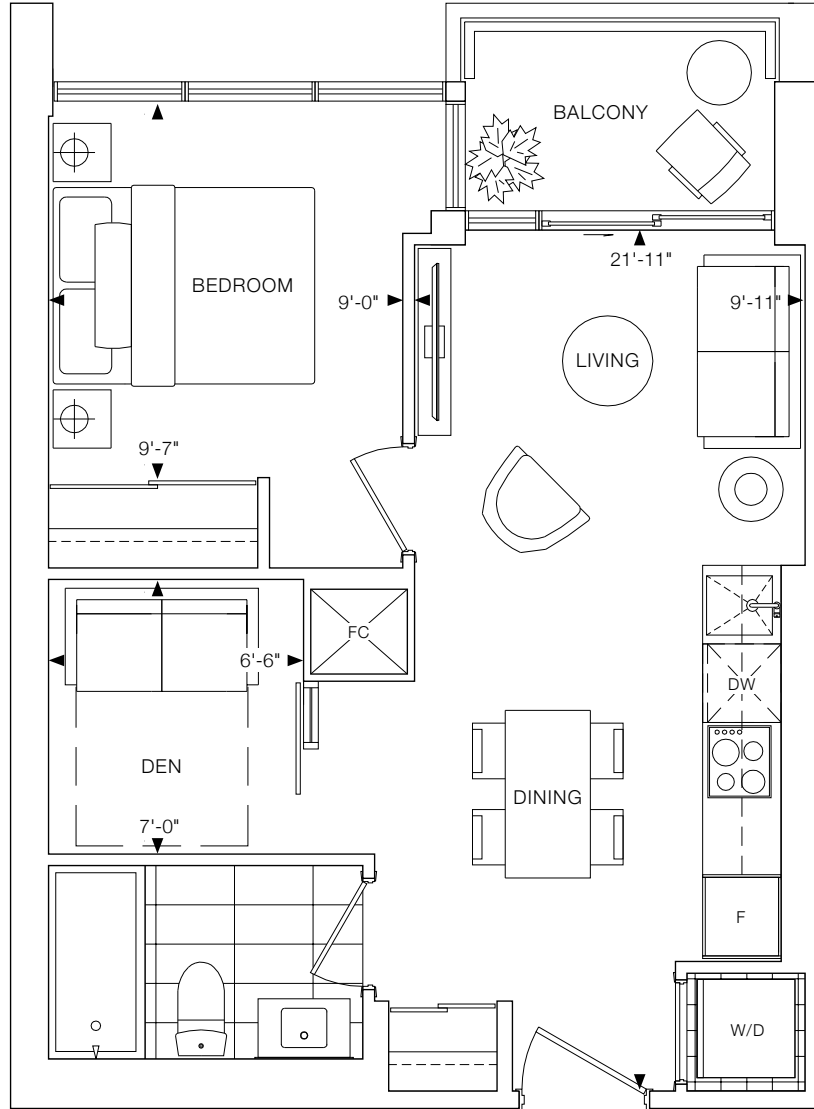

# THE CORNER ON BROADWAY

Unit	<b>1+D-A</b>
Room(s)	1 Bedroom + Den
Interior	515 Sq.Ft.
Exterior	39 Sq.Ft.
<b>Total</b>	<b>554 Sq.Ft.</b>

Level 6

Level 7-17

Level 18-37

Level 38