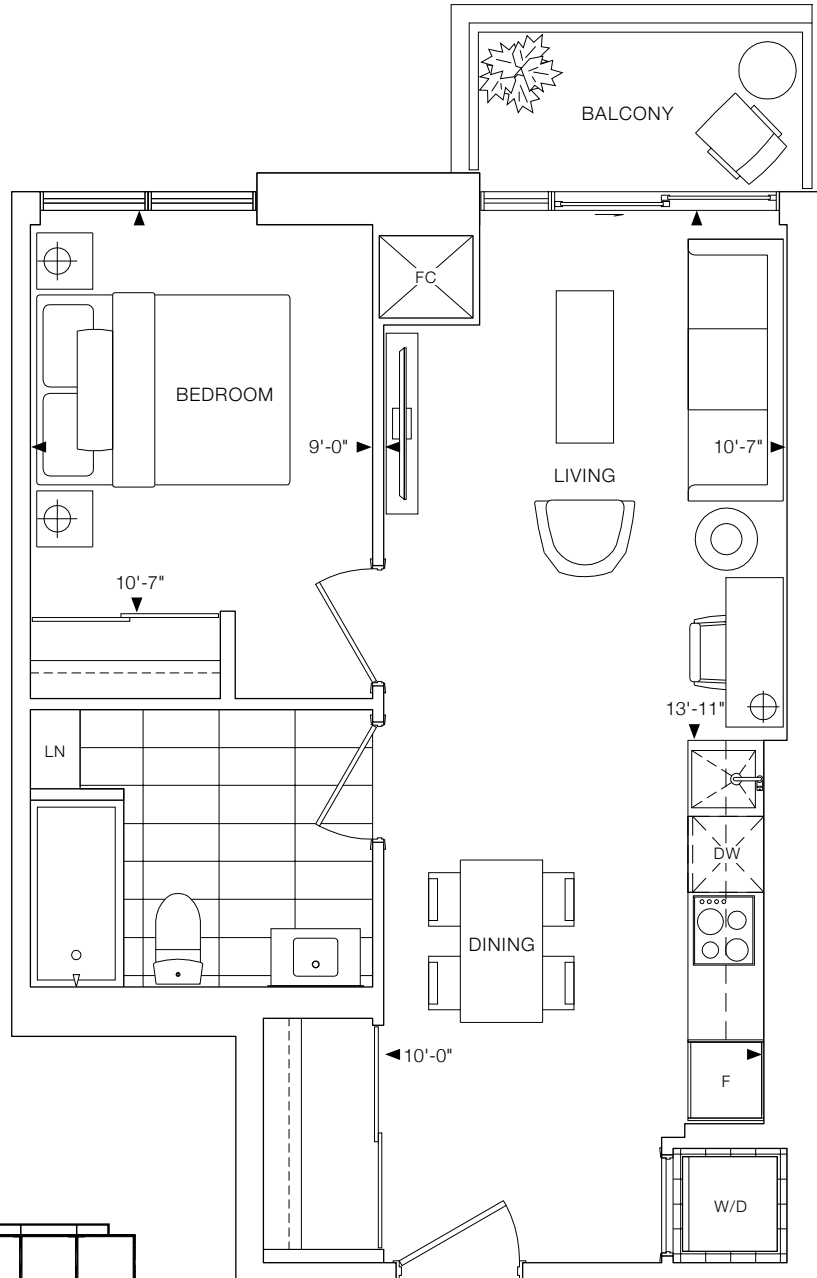

# THE CORNER ON BROADWAY

Unit	<b>1-Eb</b>
Room(s)	1 Bedroom
Interior	569 Sq.Ft.
Exterior	42 Sq.Ft.
<b>Total</b>	<b>611 Sq.Ft.</b>

Level 9-17

Level 18-24